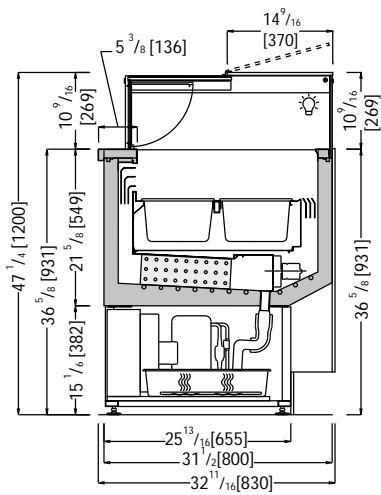

## Gelato Showcase.

Innovative patented glass structure | heated glass sides | sliding glass top on operator side with soft closing system and folding glass opening with magnetic clamps | glass top on customer side with upward opening | front and side LED light fixture | bright aluminum profiles | heated front glass | front air baffle | tank insulated with ecological polyurethane and covered in stainless steel | ventilated refrigeration with increased "delivery port" | reverse cycle defrost | electronic control unit and digital temperature reader flush with the worktop | worktop and perimeter shelf in polished steel | pre-arrangement for pans 5lt dim.  $14 \frac{3}{16} \times 6 \frac{1}{2} \times \frac{3}{4}$  [360 x 165 x 120] or 4lt dim.  $10 \frac{3}{16} \times 6 \frac{5}{16} \times 5 \frac{7}{8}$  [258 x 160 x 150] not supplied | supporting frame in galvanized steel with height adjustable stainless steel feet | technical compartment and open compartment in polished stainless steel

0°F

Technical

- Ventilated
- R452A
- Hermetic
- Led no-spot 3000°K
- Automatic / reverse cycle
- N. 4 / RH 55% max 75°F
- 220 V / 3 Ph / 60 Hz
- 0°F

Data Sheet \*Measurements are subject to revisions/updates, please refer to manufacturer's drawings at order confirmation

\*Crate weight only

Model Code	Dimensions L x D x H Inches	Weight Lbs	Max Pwr. Consumption W / A	Avg Operating Consumption KW/h	Cooling Power/Expansion BTU / °F	GAS Type
 F83G1GL12I (+PANELS)	45 1/4 x 32 5/16 x 47 1/4 51 15/16 x 39 3/8 x 58 11/16	397 220	1200 / 6.0	0.7	1365 / -31	R452A
 F83G1GL18I (+PANELS)	64 15/16 x 32 5/16 x 47 1/4 71 5/8 x 39 3/8 x 58 11/16	573 309	1600 / 8.5	0.85	2047 / -31	R452A
 F83G1GL24I (+PANELS)	84 5/8 x 32 5/16 x 47 1/4 91 5/16 x 39 3/8 x 58 11/16	661 396	1890 / 9.5	1.2	2542 / -31	R452A