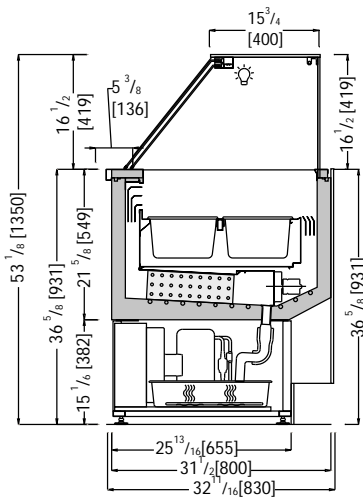

FLAT P8 GEL R4 H1350

CIAM

Gelato Showcase.

Glass structure with mechanical fastening | heated glass sides | bright aluminum LED light fixture | adjustable intermediate glass shelf on low-voltage bright aluminum electrified rack | PETG easy sliding doors system | anti-fog air bubble | heated front glass | tank insulated with ecological polyurethane and covered in stainless steel | ventilated refrigeration with increased "delivery port" | reverse cycle defrost | electronic control unit and digital temperature reader flush with the worktop | worktop and perimeter shelf in polished steel | prearrangement for pans 5lt dim. 14 3/16 x 6 1/2 x 3/4 [360 x 165 x 120] or 4lt dim. 10 3/16 x 6 5/16 x 5 7/8 [258 x 160 x 150] not supplied | supporting frame in galvani-zed steel with height adjustable stainless steel feet | technical compartment and open compartment in polished stainless steel

0°F

Technical

- Ventilated
- Automatic / reverse cycle
- R452A
- N. 4 / RH 55% max 75 °F
- Hermetic
- 220 V / 3 Ph / 60 Hz
- Led no-spot 3000°K
- 0°F

Data Sheet

*Measurements are subject to revisions/updates, please refer to manufacturer's drawings at order confirmation *Crate weight only

Model Code	Dimensions L x D x H Inches	Weight Lbs	Max Pwr. Consumption W / A	Avg Operating Consumption KW/h	Cooling Power/Expansion BTU / °F	GAS Type
 F83R413GL12I (+PANELS)	45 1/4 x 32 11/16 x 53 1/8 51 15/16 x 39 3/4 x 64 9/16	265 240	1200 / 6.0	0.7	1365 / -31	R452A
 F83R413GL18I (+PANELS)	64 15/16 x 32 11/16 x 53 1/8 71 5/8 x 39 3/4 x 64 9/16	353 331	1600 / 8.5	0.85	2047 / -31	R452A
 F83R413GL24I (+PANELS)	84 5/8 x 32 11/16 x 53 1/8 91 5/16 x 39 3/4 x 64 9/16	419 423	1890 / 9.5	1.2	2542 / -31	R452A
 F83R413GL12+12I (+PANELS)	84 5/8 x 32 11/16 x 53 1/8 91 5/16 x 39 3/4 x 64 9/16	441 423	2040 / 12.0	1.3	1365+1365/ -31	R452A