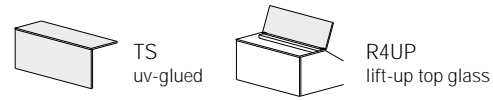

FLAT P8 GEL R4 H1350

CIAM

Gelato Showcase.

Glass structure with mechanical fastening | heated glass sides | bright aluminum LED light fixture | adjustable intermediate glass shelf on low-voltage bright aluminum electrified rack | PETG easy sliding doors system | anti-fog air bubble | heated front glass | tank insulated with ecological polyurethane and covered in stainless steel | ventilated refrigeration with increased "delivery port" | reverse cycle defrost | electronic control unit and digital temperature reader flush with the worktop | worktop and perimeter shelf in polished steel | prearrangement for pans 5lt dim. 14 3/16 x 6 1/2 x 3/4 [360 x 165 x 120] or 4lt dim. 10 3/16 x 6 5/16 x 5 7/8 [258 x 160 x 150] not supplied | supporting frame in galvani-zed steel with height adjustable stainless steel feet | technical compartment and open compartment in polished stainless steel

0°F

Technical

- Ventilated
- Automatic / reverse cycle
- R452A
- N. 4 / RH 55% max 75 °F
- Hermetic
- 220 V / 3 Ph / 60 Hz
- Led no-spot 3000°K
- 0°F

Data Sheet

*Measurements are subject to revisions/updates, please refer to manufacturer's drawings at order confirmation *Crate weight only