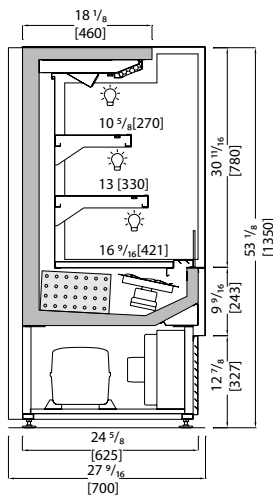

35.6/46.4°F

Technical

-  Ventilated
-  Automatic / electrical
-  R452A
-  1 / Hermetic
-  Led no-spot3000°K
-  N. 3 / RH 55% max 75°F
-  220 V / 1 ph / 60 Hz
-  35.6/46.4°F

Data Sheet

*Measurements are subject to revisions/updates, please refer to manufacturer's drawings at order confirmation

 *Crate weight only

Model Code	Dimensions L x D x H Inches	Weight Lbs	Max Pwr. Consumption W / A	Avg Operating Consumption KW/H	Cooling Power/Expansion BTU/F	GAS Type
 GAGP06PVT10H131	39 3/8 x 27 9/16 x 53 5/16	309	1400/6,9	0,9	5459 / 14	R452A
	46 7/16 x 34 5/8 x 64 3/4	187				
 GAGP06PVT12H131	47 1/4 x 27 9/16 x 53 5/16	419	1500/7,5	1,1	6824 / 14	R452A
	54 5/16 x 34 5/8 x 64 3/4	220				
 GAGP06PVT15H131	59 1/16 x 27 9/16 x 53 5/16	529	1650/8,0	1,3	7507 / 14	R452A
	66 1/8 x 34 5/8 x 64 3/4	276				
 GAGP06PVT18H131	70 7/8 x 27 9/16 x 53 5/16	595	1950/9,9	1,4	8530 / 14	R452A
	77 15/16 x 34 5/8 x 64 3/4	320				
 GAGP06PVT20H131	78 3/4 x 27 9/16 x 53 5/16	661	2100/10,5	1,5	9213 / 14	R452A
	85 13/16 x 34 5/8 x 64 3/4	353				
 GAGP06PVT24H131	94 1/2 x 27 9/16 x 53 5/16	728	3000/14,5	1,9	10919 / 14	R452A
	101 9/16 x 34 5/8 x 64 3/4	419				