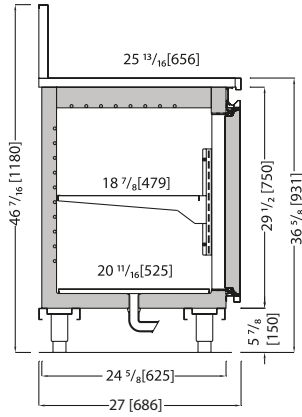

Static module with finned evaporator

S/s adjustable feet | gray galvanized-steel frame support | compressor housing in s/s steel | AISI 304 s/s module with BA external finish and 2B internal s/s | rounded corners inside the module | heat-insulation with ecological polyurethane foam | unfinished top support | intermediate and adjustable s/s shelves | removable s/s bottom deck | heat-insulated doors in polish finish | sides pre-arranged for refrigeration, electrical pipes and water inlet and outlet (patented system) | static refrigeration with finned evaporator; capillary tube connection to the condensing unit or thermostatic valve when the condensing unit is remote | thermostatic valve is supplied connected | digital control panel

Technical

- ❄️ Static
- 🔌 Manual / switching off
- 🔋 R452A
- 💧 N. 4 / RH 55% max 75°F
- 🔌 1 / Hermetic
- 🔌 220 V / 1 ph / 50 Hz
- 💡 -
- 🌡️ 0°F

Data Sheet *Measurements are subject to revisions/updates, please refer to manufacturer's drawings at order confirmation *Crate weight only

| Model Code | Dimensions L x D x H Inches | Weight Lbs | Max Pwr. Consumption W / A | Avg Operating Consumption KW/H | Cooling Power/Expansion BTU / °F | GAS Type |
|-------------------|-----------------------------|------------|----------------------------|--------------------------------|----------------------------------|----------|
| CBBRNM1P6H7TI | 39 3/8x26 15/16x46 7/16 | 170 | 450/3,0 | 0,25 | 409 / -31 | R452A |
| | 46 7/16x34 1/16x57 7/8 | 165 | | | | |
| CBBRNM2P6H7TI | 59 1/16x26 15/16x46 7/16 | 236 | 630/3,8 | 0,3 | 751 / -31 | R452A |
| | 66 1/8x34 1/16x57 7/8 | 234 | | | | |
| CBBRNM3P6H7TI | 78 3/4x26 15/16x46 7/16 | 315 | 800/4,5 | 0,4 | 1092 / -31 | R452A |
| | 85 13/16x34 1/16x57 7/8 | 304 | | | | |